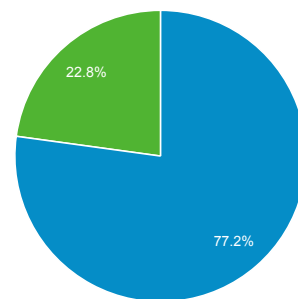

Mar 7, 2014 - Apr 6, 2014

Audience Overview

All Visits
100.00%

Overview

Visits
73,855

Unique Visitors
64,177

Pageviews
130,611

Pages / Visit
1.77

Avg. Visit Duration
00:01:18

Bounce Rate
75.69%

% New Visits
77.09%

■ New Visitor ■ Returning Visitor

Language	Visits	% Visits
1. en-us	33,561	45.44%
2. sr	18,735	25.37%
3. en	4,598	6.23%
4. hr	3,843	5.20%
5. hr-hr	2,940	3.98%
6. sr-rs	2,864	3.88%
7. en-gb	1,592	2.16%
8. de-de	1,013	1.37%
9. de	910	1.23%
10. sl	366	0.50%